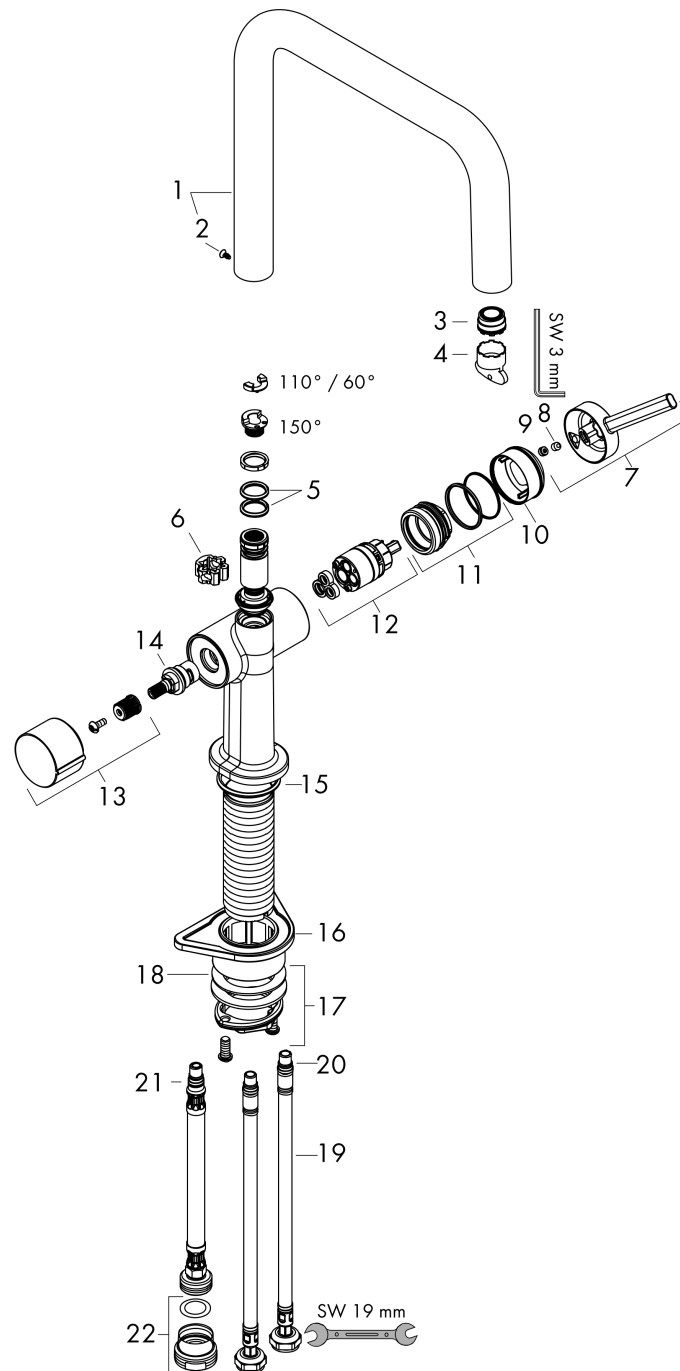

Talis M54

Single lever kitchen mixer U 220, device shut-off valve, 1jet

Surfaces: **Matt Black** Article Number: **72807670**

Description

product features

- ComfortZone 220
- swivel range adjustable in 4 steps 60°, 110°, 150° or 360°
- laminar spray
- with integrated shut-off valve
- device connection DN20
- connection dimension: DN15
- maximum flow rate at 3 bar: 8 l/min
- ceramic cartridge
- connection type: G 3/8 connections
- temperature limitation adjustable
- suitable for continuous flow water heaters
- tap hole with Ø 35 mm required

Technology

Design awards

reddot winner 2020

Product image

Scale drawing

Flowchart

Talis M54
Single lever kitchen mixer U 220, device shut-off valve, 1jet
 Surfaces: **Matt Black** Article Number: **72807670**

Exploded Drawing

Year of production: >04/21

Talis M54

Single lever kitchen mixer U 220, device shut-off valve, 1jet

Surfaces: **Matt Black** Article Number: **72807670**

Spare part list

Year of production: >04/21

Pos.	Description	Article Number	Price	PU
1	spout cpl.	93756670	-	1
2	screw	94319000	-	1
3	spray former	93748000	-	1
4	service tool	93750000	-	1
5	O-Ring 14x2,5	98189000	-	1
6	axialring	97558000	-	1
7	handle	93736670	-	1
8	hollow set screw M5x5	98446000	-	1
9	screw cover	93735610	-	1
10	flange	93737670	-	1
11	nut	93738000	-	1
12	cartridge, assy	93760000	-	1
13	handle	93809670	-	1
14	shut off unit	93658000	-	1
15	O-ring 36x3	98052000	-	1
16	support	97523000	-	1
17	fixing set (Ø 34)	95049000	-	1
18	lever collar	97548000	-	1
19	connection hose 900 mm M8x0,75 G3/8	93746000	-	1
20	O-ring 6,6x1,6	93019000	-	1
21	O-ring 7x1,5	98422000	-	1
22	reduction coupling	92844000	-	1