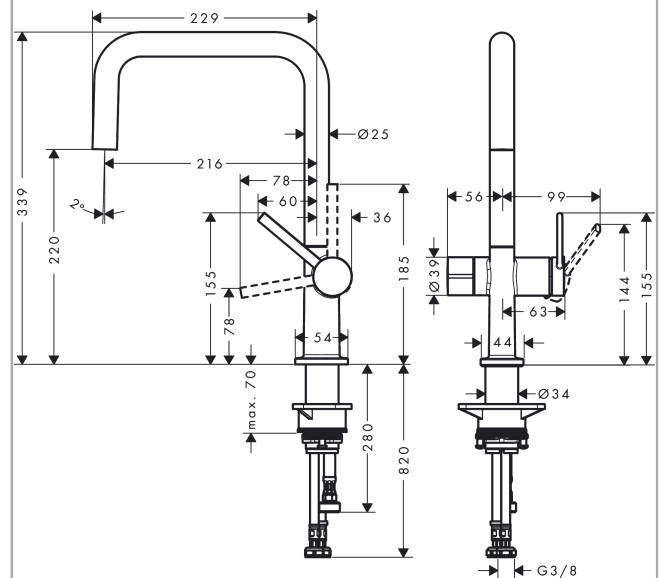

Talis M54

Single lever kitchen mixer U 220, device shut-off valve, 1jet

Surfaces: **Matt Black** Article Number: **72807670**

Description

product features

- ComfortZone 220
- swivel range adjustable in 4 steps 60°, 110°, 150° or 360°
- laminar spray
- with integrated shut-off valve
- device connection DN20
- connection dimension: DN15
- maximum flow rate at 3 bar: 8 l/min
- ceramic cartridge
- connection type: G 3/8 connections
- temperature limitation adjustable
- suitable for continuous flow water heaters
- tap hole with Ø 35 mm required

Technology

Design awards

reddot winner 2020

Product image

Scale drawing

Flowchart

Talis M54
Single lever kitchen mixer U 220, device shut-off valve, 1jet
 Surfaces: **Matt Black** Article Number: **72807670**

Exploded Drawing

Year of production: >04/21

Talis M54

Single lever kitchen mixer U 220, device shut-off valve, 1jet

Surfaces: **Matt Black** Article Number: **72807670**

Spare part list

Year of production: >04/21

Pos.	Description	Article Number	Price	PU
1	spout cpl.	93756670	-	1
2	screw	94319000	-	1
3	spray former	93748000	-	1
4	service tool	93750000	-	1
5	O-Ring 14x2,5	98189000	-	1
6	axialring	97558000	-	1
7	handle	93736670	-	1
8	hollow set screw M5x5	98446000	-	1
9	screw cover	93735610	-	1
10	flange	93737670	-	1
11	nut	93738000	-	1
12	cartridge, assy	93760000	-	1
13	handle	93809670	-	1
14	shut off unit	93658000	-	1
15	O-ring 36x3	98052000	-	1
16	support	97523000	-	1
17	fixing set (Ø 34)	95049000	-	1
18	lever collar	97548000	-	1
19	connection hose 900 mm M8x0,75 G3/8	93746000	-	1
20	O-ring 6,6x1,6	93019000	-	1
21	O-ring 7x1,5	98422000	-	1
22	reduction coupling	92844000	-	1