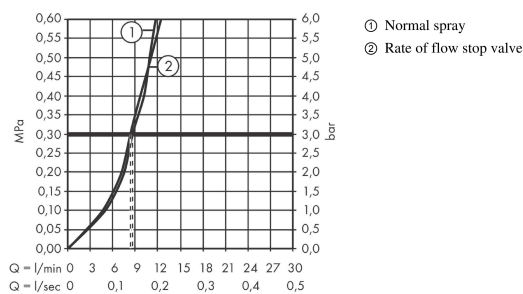

Technology

Design awards

reddot winner 2020

Product image

Scale drawing

Flowchart

Talis M54
Single lever kitchen mixer U 220, device shut-off valve, 1jet
 Surfaces: **Matt Black** Article Number: **72807670**